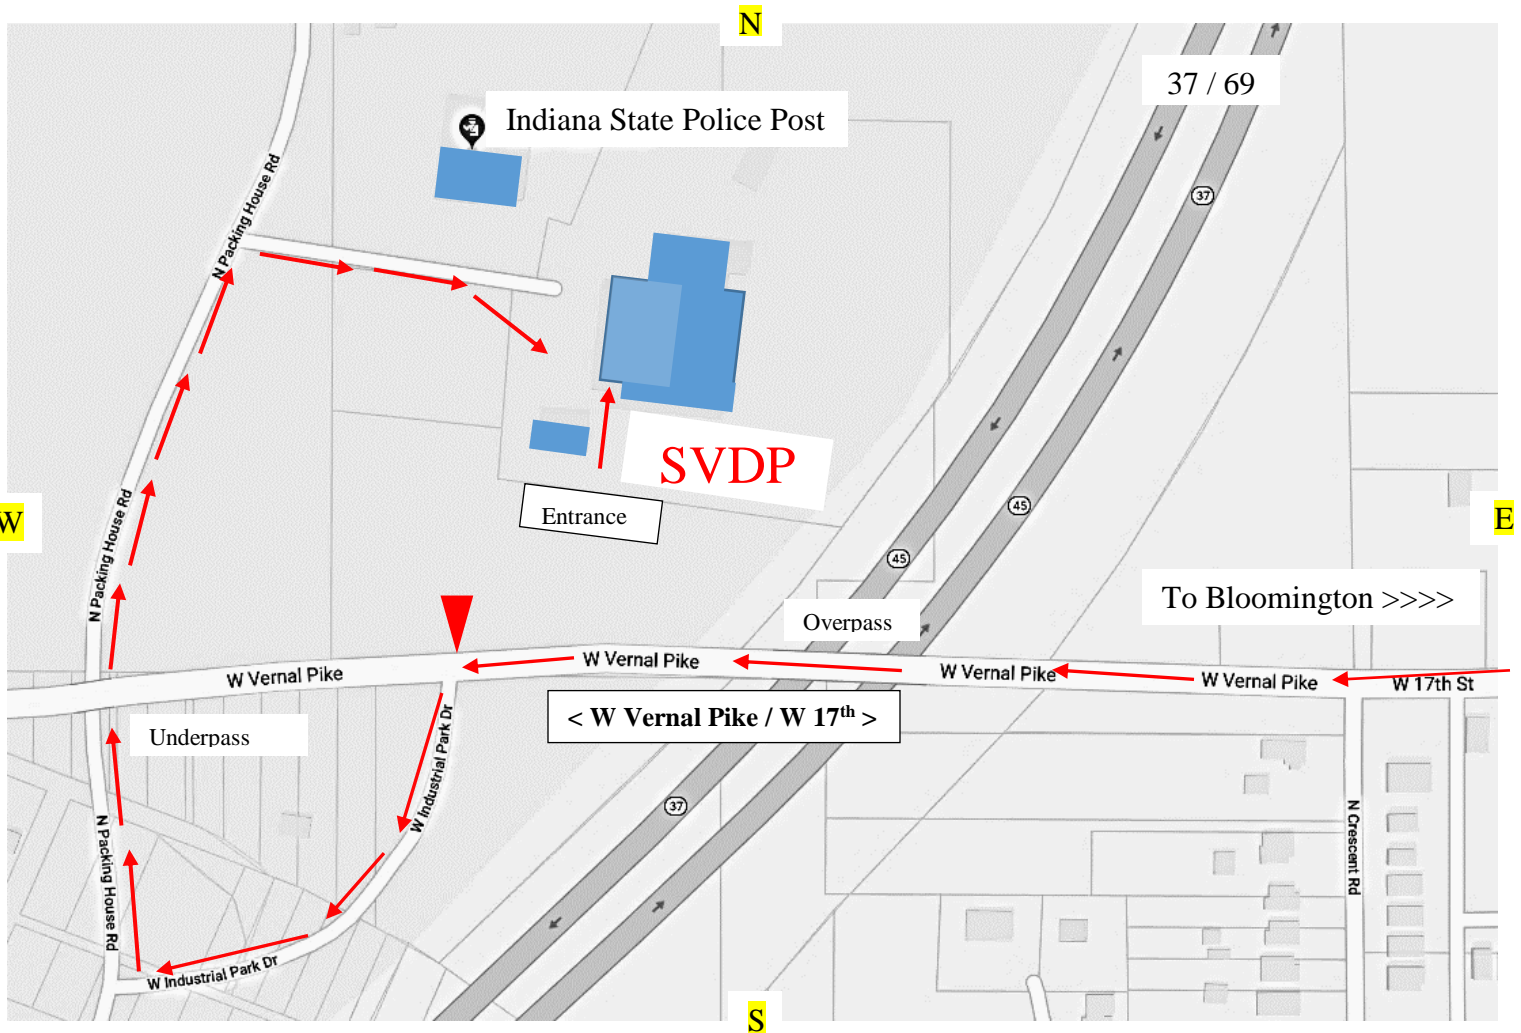

SVDP Furniture Warehouse is Located at 1999 PACKING HOUSE ROAD Bloomington, Indiana

(off Vernal Pike W17th behind the State Police Post)

We Accept Drop Off Donations
Tuesday and Thursday - 11 AM to 1 PM
Saturdays – 8:30 AM to 10:30 AM

The entrance to our warehouse is at the right hand corner of the building as you come into the parking lot. Please follow signs to office once inside building.